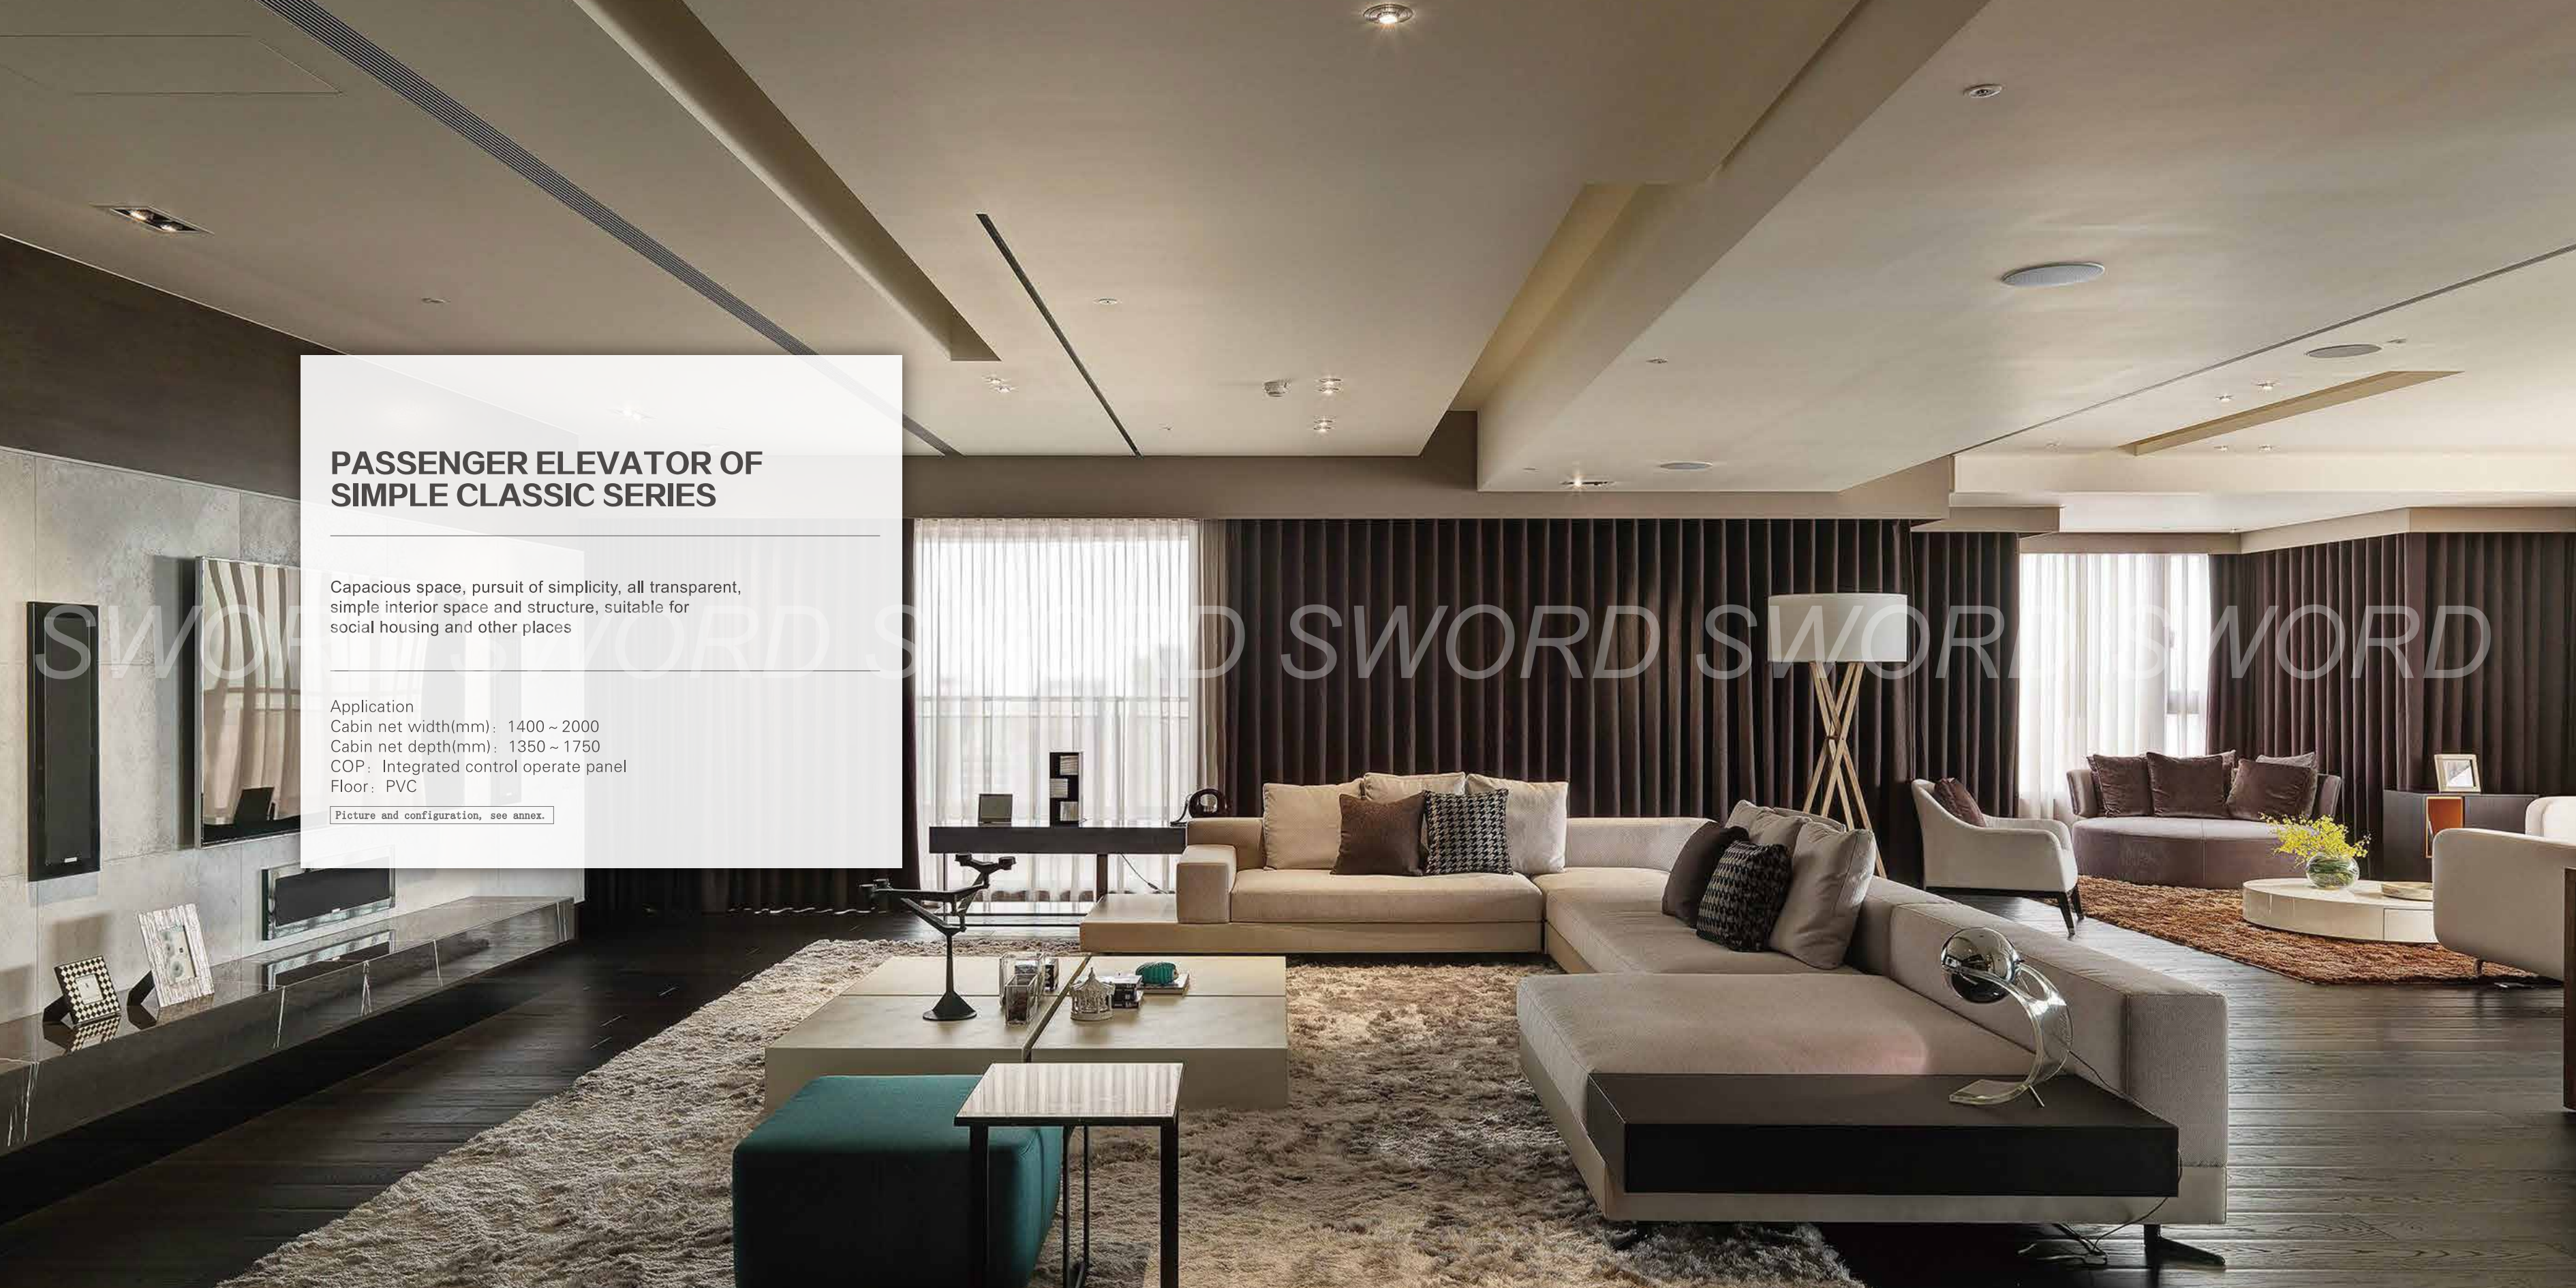

PASSENGER ELEVATOR OF SIMPLE CLASSIC SERIES

Capacious space, pursuit of simplicity, all transparent,
simple interior space and structure, suitable for
social housing and other places

Application
Cabin net width(mm): 1400 ~ 2000
Cabin net depth(mm): 1350 ~ 1750
COP: Integrated control operate panel
Floor: PVC

Picture and configuration, see annex.