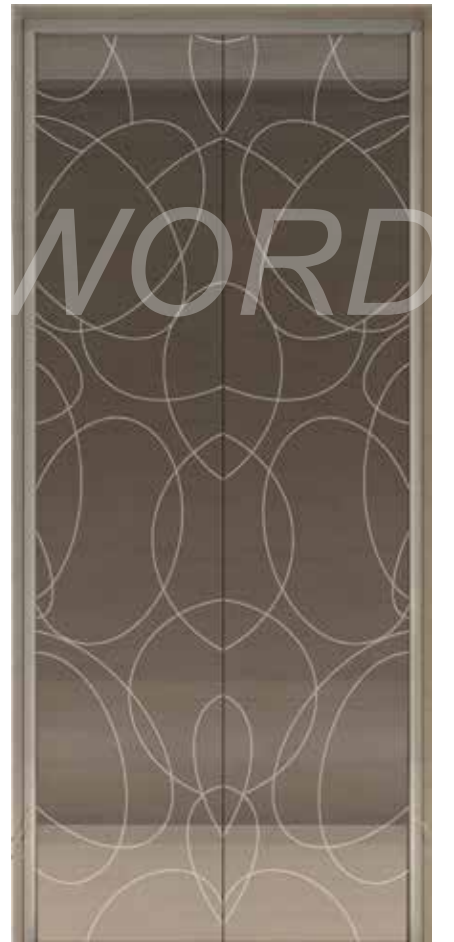

XO-Z0930
Mirror stainless steel Etching