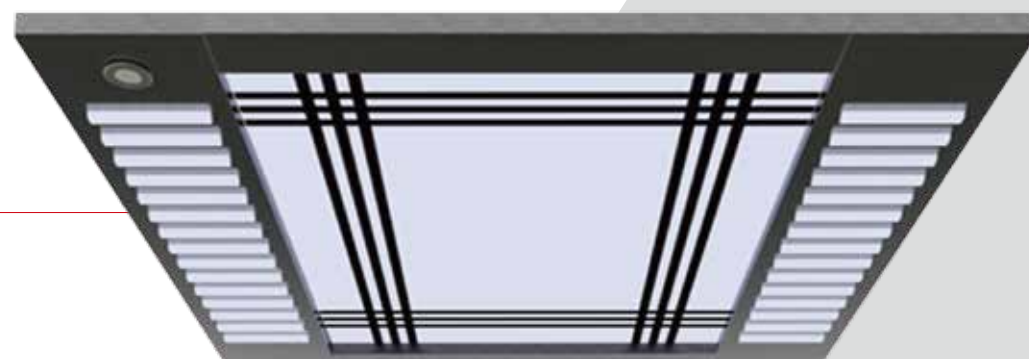

Craftsmanship: Hairline stainless steel frame+acrylic lighting board (checked spun antung)+acrylic stripe lighting decoration