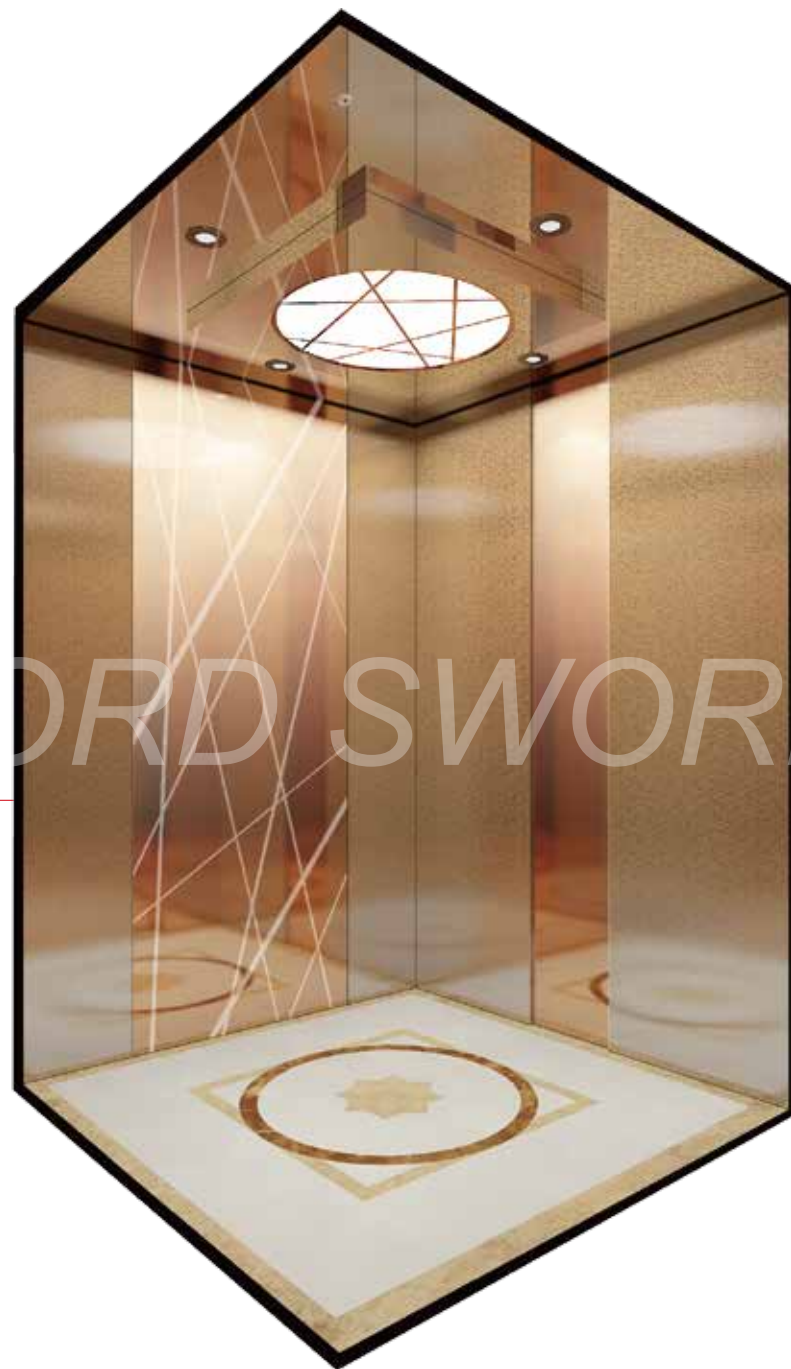

XO-Z1216 Criss-cross

Warm colors are like the extension of life

◆ **Car Wall XO-Z1216J**

Rear wall: middle rose gold mirror etching st.st. (XO-Z0958) ,
2-side rose gold BA etching st. st. (XO-Z0962)
Side wall: middle rose gold mirror st. st., 2-side rose gold BA
etching st.st. (XO-Z0962)
Front wall: rose gold mirror st.st.

◆ **Ceiling XO-Z1216D(L)**

White mirror st. st. +milky white acrylic board+LED lamp

◆ **Floor XO-Z0471**

Mosaic PVC

◆ **Notes**

Etching pattern optional

XO-Z1220 Mountainous

The abstract pattern makes you feel like being in nature and feel good

◆ **Car Wall XO-Z1220J**

Rear wall: Middle Champagne gold mirror st. st.(landscape painting
film), 2-side Champagne gold mirror st. st.
Side wall: middle Champagne gold mirror st. st., 2-side fire-proof
board(2602SC) +white mirror st. st. strip
Front wall: Champagne gold mirror st. st.

◆ **Ceiling XO-Z1220D(L)**

White mirror st. st. +milky white acrylic board+LED lamp

◆ **Floor XO-Z1220P**

Marble(Castle ash +Dick beige)