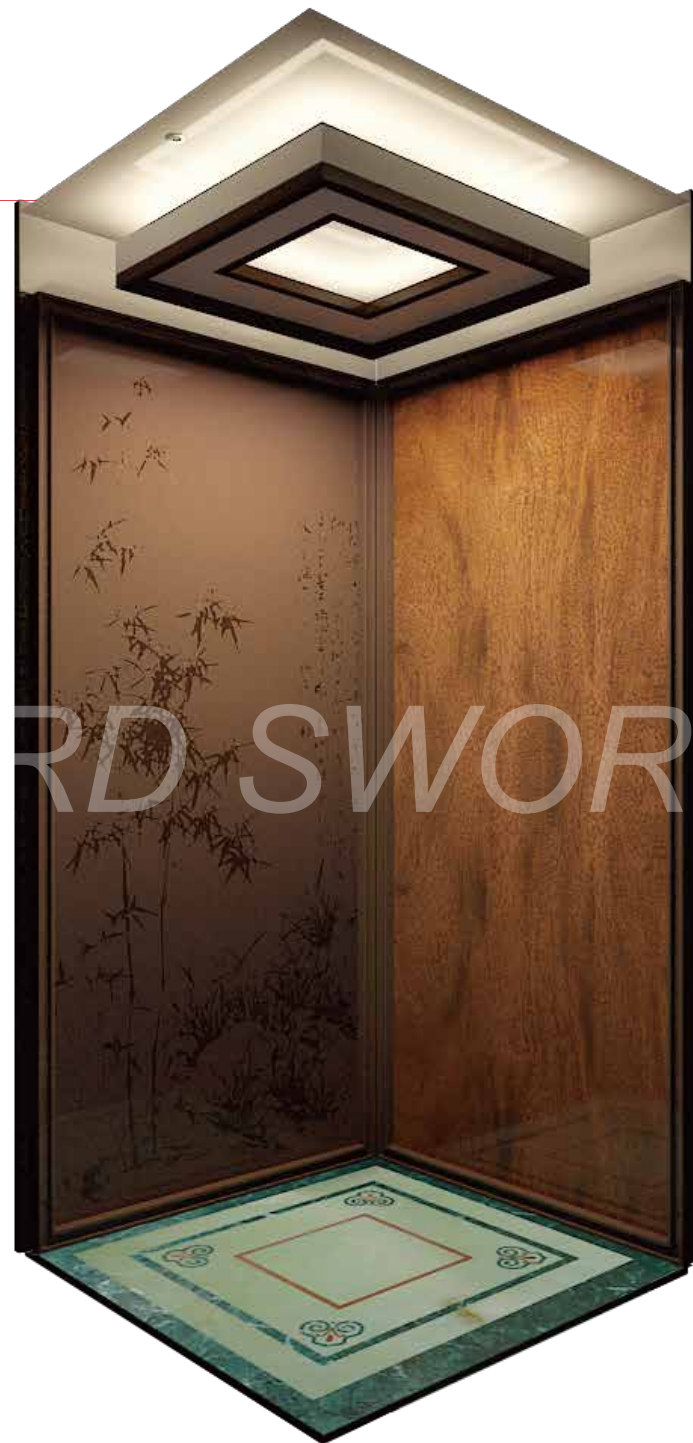

XO-Z2104

◆ Ceiling: XO-Z2104D(L)

Bronze mirror strip+ LED hidden lights+ painted steel

◆ Car wall XO-Z2104J

Front wall: bronze mirror stainless steel
Back wall: bronze mirror moldings, color etching, dusting steel
The left wall: Bronze mirror moldings + pear wood panels + dusting steel
Right wall: bronze mirror moldings, glass mirror, dusting steel

◆ Floor XO-Z2104P

Marble mosaic (big flower green+jade+sunset red)