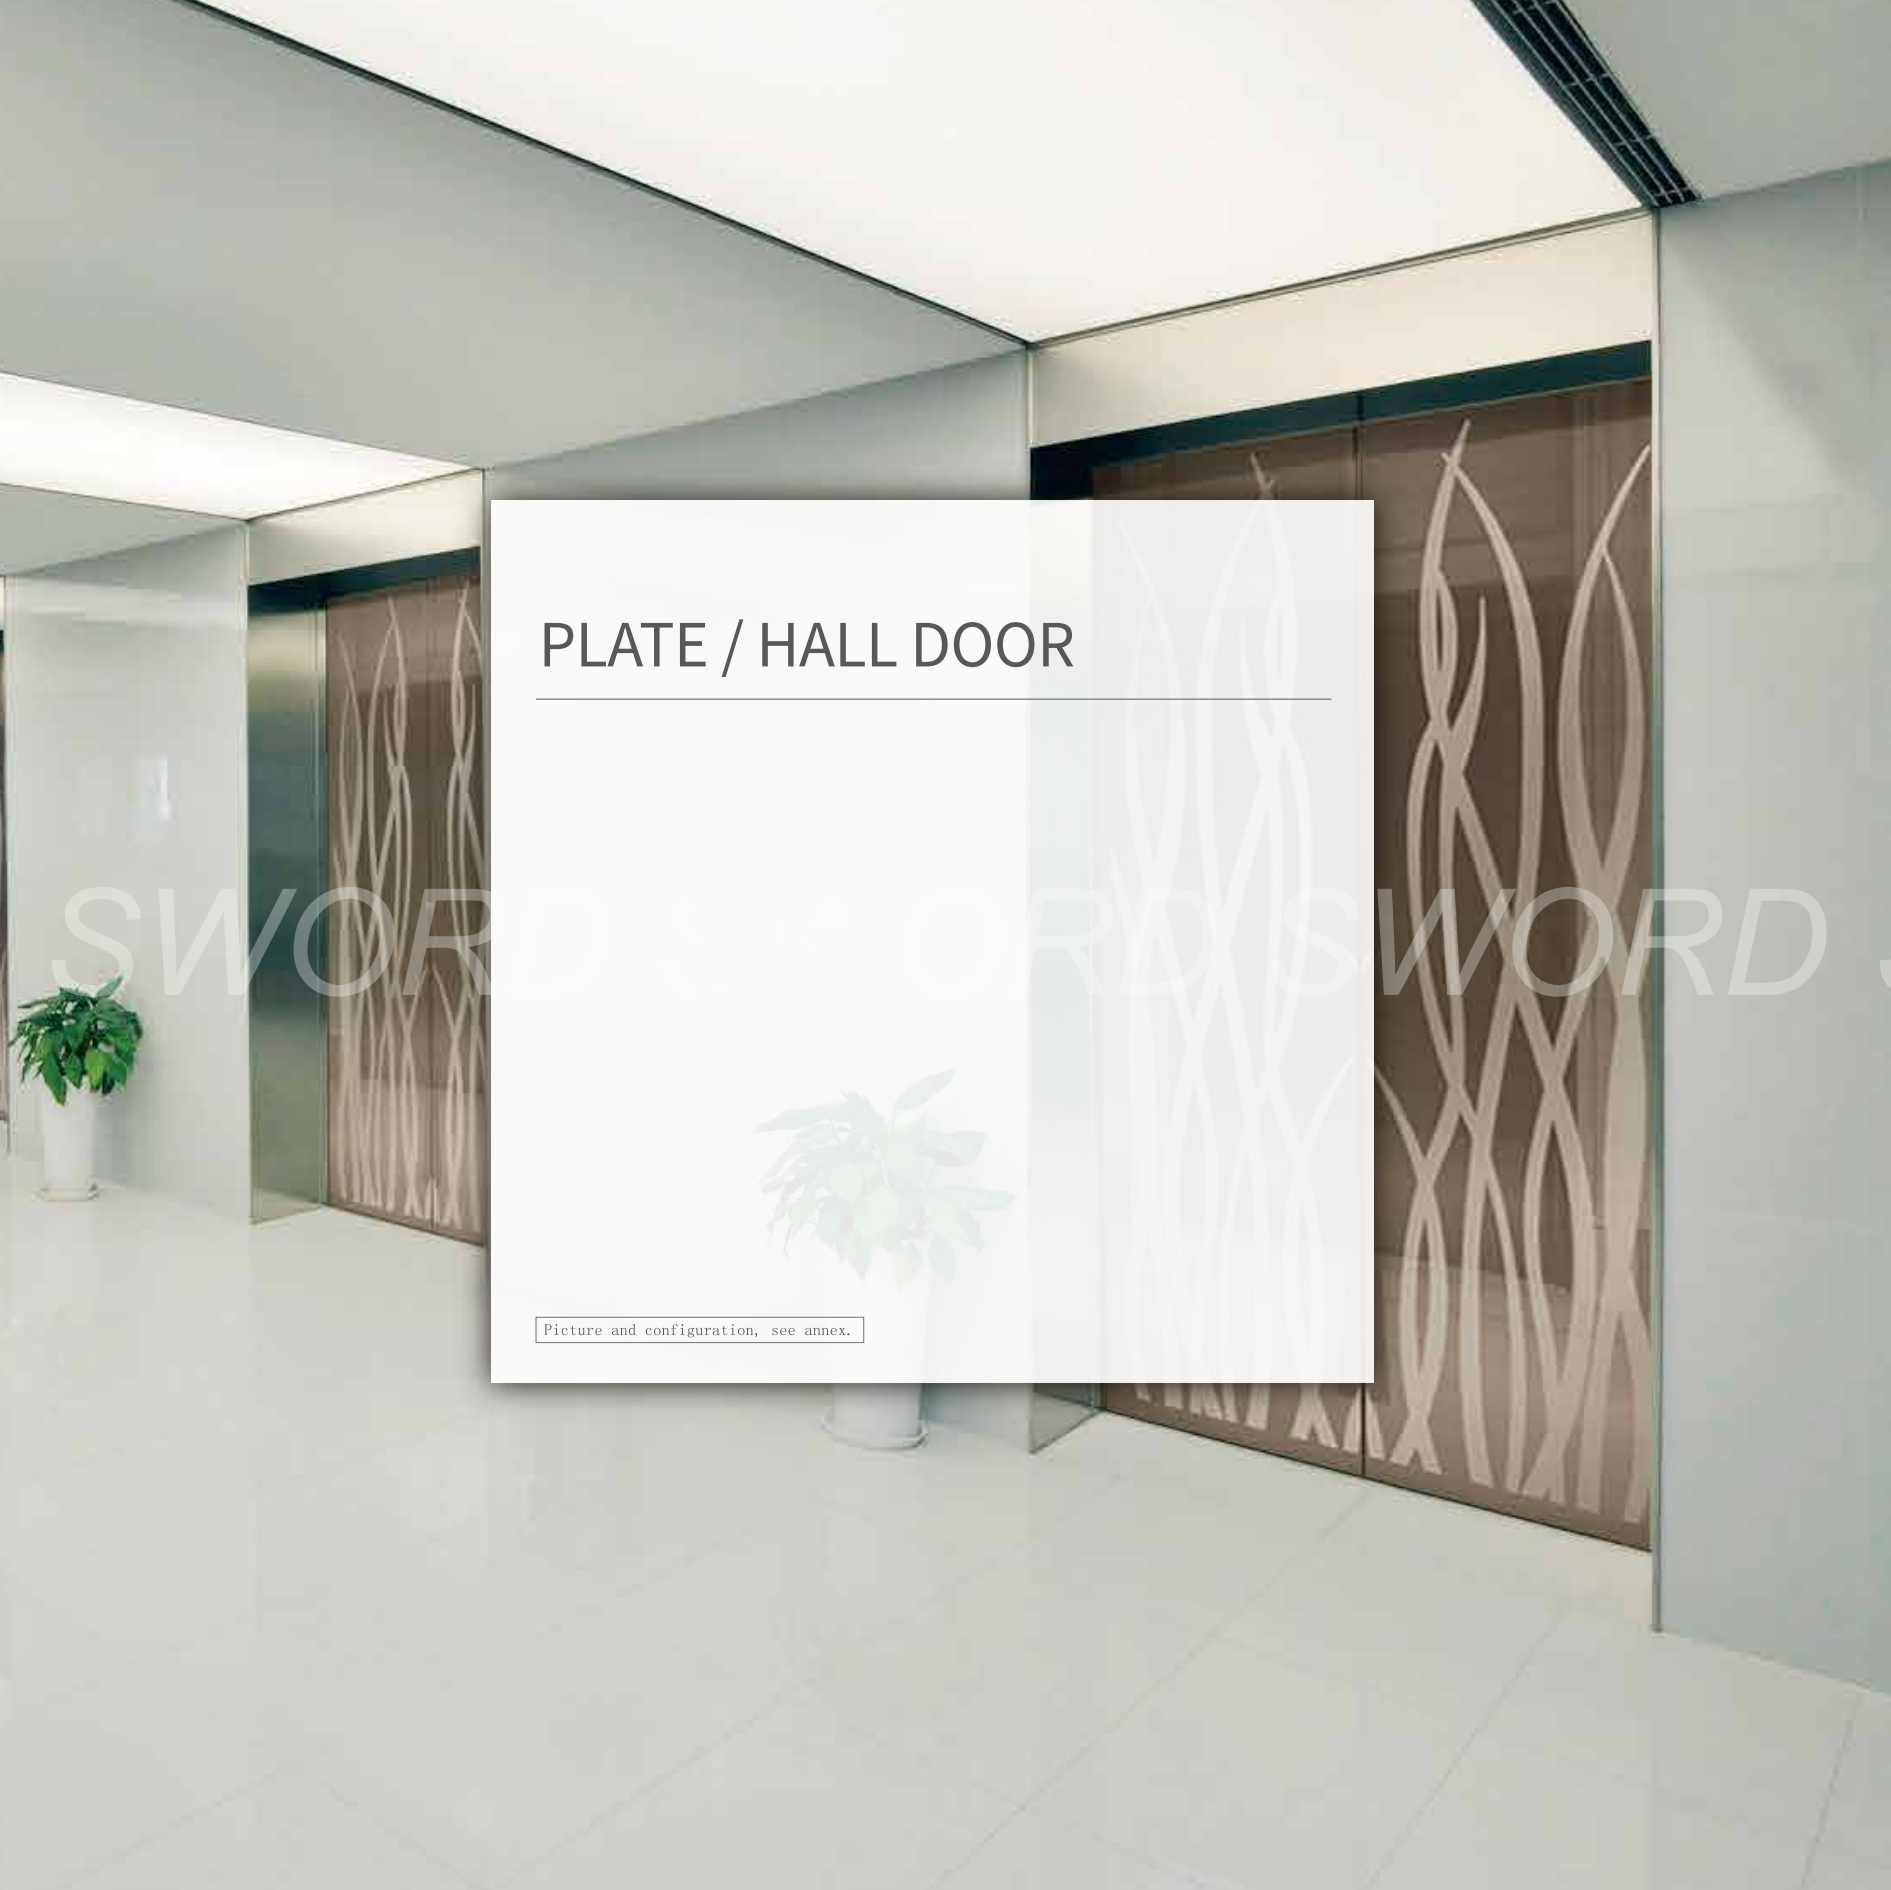

XO-Z0509

Material: flat stainless steel handrail

XO-Z0530

Material: bronze

XO-Z0531

Material: bronze / wood

PLATE / HALL DOOR

Picture and configuration, see annex.