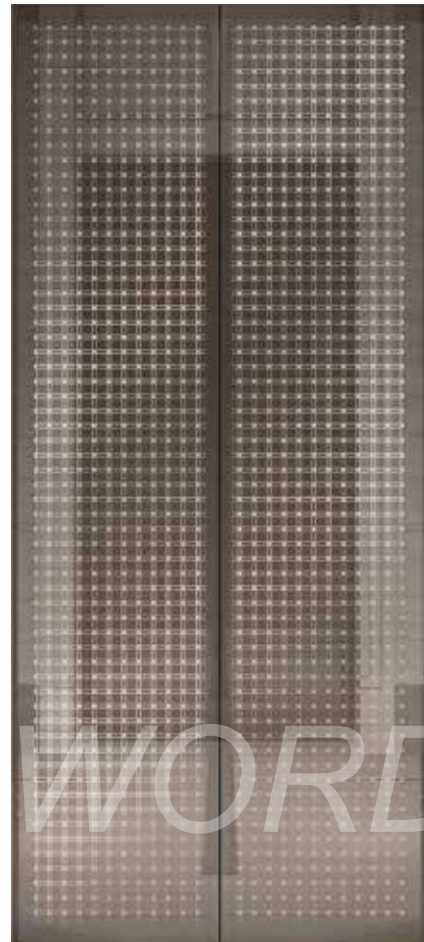

XO-Z0940
Mirror stainless steel Etching