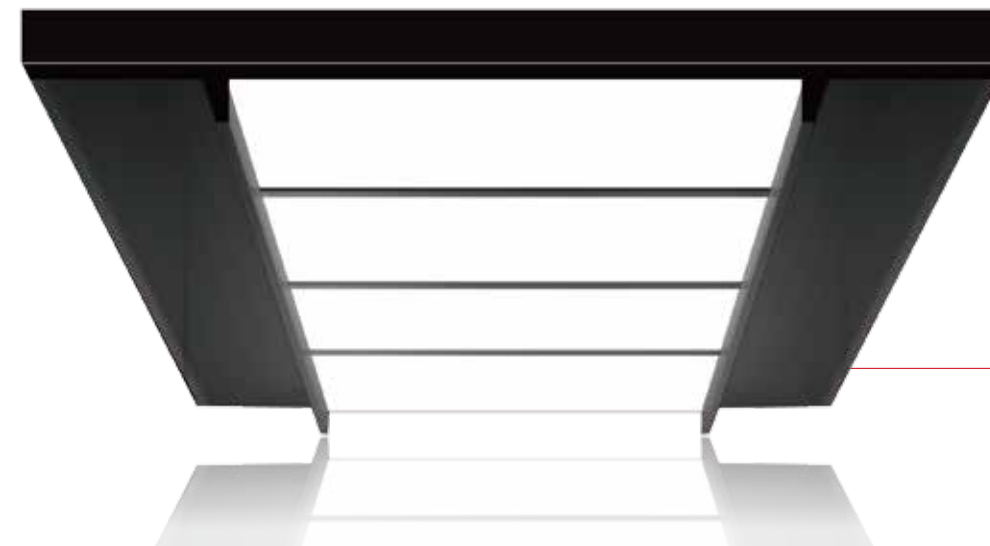

XO-Z0211D(L)

Craftsmanship: bilateral hairline stainless steel +
white acrylic in the middle